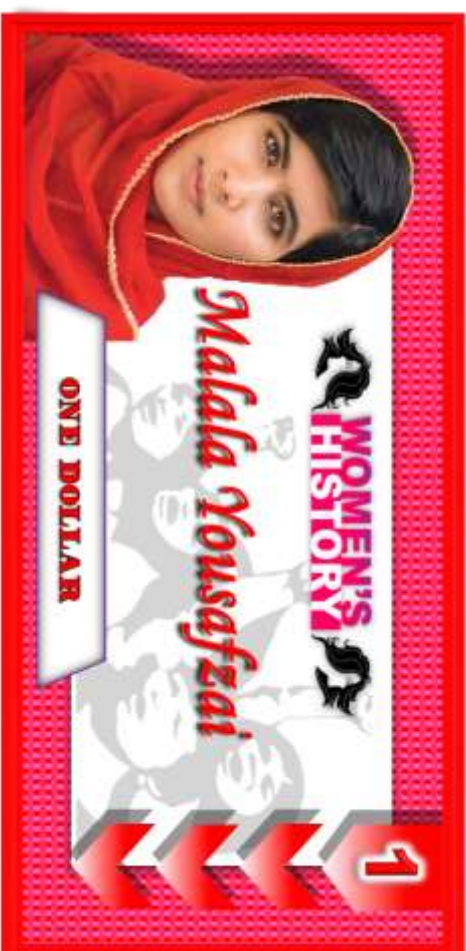

# Women's Day money

Check out our other sets of fun money

1

WOMEN'S HISTORY

Malala Yousafzai

This card features a portrait of Malala Yousafzai on the left. The background is red with a white grid pattern. The text 'WOMEN'S HISTORY' is in black with a female symbol on either side. Below it, 'Malala Yousafzai' is written in a red, cursive font. A large number '1' is in a white box on the right, with a red arrow pointing down.

50

WOMEN'S HISTORY

Queen Elizabeth

This card features a portrait of Queen Elizabeth on the left. The background is yellow with a white grid pattern. The text 'WOMEN'S HISTORY' is in gold with a female symbol on either side. Below it, 'Queen Elizabeth' is written in a gold, cursive font. A large number '50' is in a white box on the right, with a yellow arrow pointing down.

100

WOMEN'S HISTORY

Mother Teresa

This card features a portrait of Mother Teresa on the left. The background is blue with a white grid pattern. The text 'WOMEN'S HISTORY' is in blue with a female symbol on either side. Below it, 'Mother Teresa' is written in a blue, cursive font. A large number '100' is in a white box on the right, with a blue arrow pointing down.