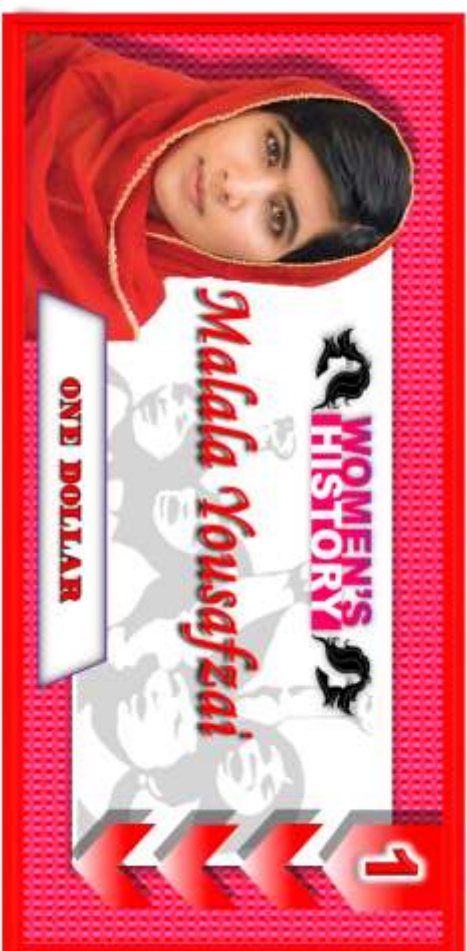

# Women's Day money

Check out our other sets of fun money

1

WOMEN'S HISTORY

Malala Yousafzai

This card features a portrait of Malala Yousafzai on the left. The background is red with a white grid pattern. The text 'WOMEN'S HISTORY' is in black with a female symbol on either side. Below it, 'Malala Yousafzai' is written in a red, cursive font. A large number '1' is in a white box on the right, with a red arrow pointing down.

5

WOMEN'S HISTORY

Mae C Jemison

This card features a portrait of Mae C Jemison on the left. The background is orange with a white grid pattern. The text 'WOMEN'S HISTORY' is in orange with a female symbol on either side. Below it, 'Mae C Jemison' is written in an orange, cursive font. A large number '5' is in a white box on the right, with an orange arrow pointing down.

50

WOMEN'S HISTORY

Queen Elizabeth

This card features a portrait of Queen Elizabeth on the left. The background is yellow with a white grid pattern. The text 'WOMEN'S HISTORY' is in gold with a female symbol on either side. Below it, 'Queen Elizabeth' is written in a gold, cursive font. A large number '50' is in a white box on the right, with a yellow arrow pointing down.

100

WOMEN'S HISTORY

Mother Teresa

This card features a portrait of Mother Teresa on the left. The background is blue with a white grid pattern. The text 'WOMEN'S HISTORY' is in blue with a female symbol on either side. Below it, 'Mother Teresa' is written in a blue, cursive font. A large number '100' is in a white box on the right, with a blue arrow pointing down.